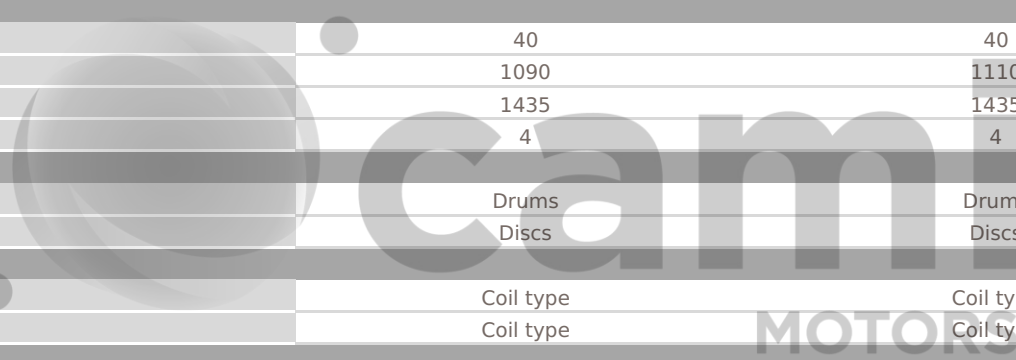

TECHNICAL CHARACTERISTICS	GL 3D 1.5 4x4 MT	GL 3D 1.5 4x4 AT
ENGINE		
Number of cylinders	4	4
Valves/cylinder	4	4
Fuel type	Petrol	Petrol
Displacement (cc)	1462	1462
Max power HP/rpm	102 / 6000	102 / 6000
Max torque Nm	130 / 4000	130 / 4000
Fuel System	multipoint injection	multipoint injection
BODY		
Body style	SUV	SUV
Number of doors	2 doors	2 doors
DIMENSIONS		
Dimensions (Lxwxh) in mm	3645*1645*1725	3645*1645*1725
Wheelbase (mm)	2250	2250
Ground clearance (mm)	210	210
TRANSMISSION		
Gearbox	Manual	Automatic
WEIGHT/CAPACITIES		
Fuel tank capacity (L)	40	40
Curb weight (kg)	1090	1110
Gross vehicle weight (kg)	1435	1435
Number of seats	4	4
BRAKES		
Rear brake	Drums	Drums
Front brake	Discs	Discs
SUSPENSIONS		
Rear suspension	Coil type	Coil type
Front suspension	Coil type	Coil type
TYRES		
Tyre dimension	195/80R15	195/80R15
EXTERIOR		
Wheels	Steel with hubcap	Steel with hubcap
Door mirrors	Black	Black
Adjustable side mirrors	Electric	Electric
Folding side mirrors	Manuals	Manuals
INTERIOR & COMFORT		
Power Steering	✓	✓
Upholstery	Fabric	Fabric
2nd row seats	Folding	Folding
Steering wheel	Urethane	Urethane