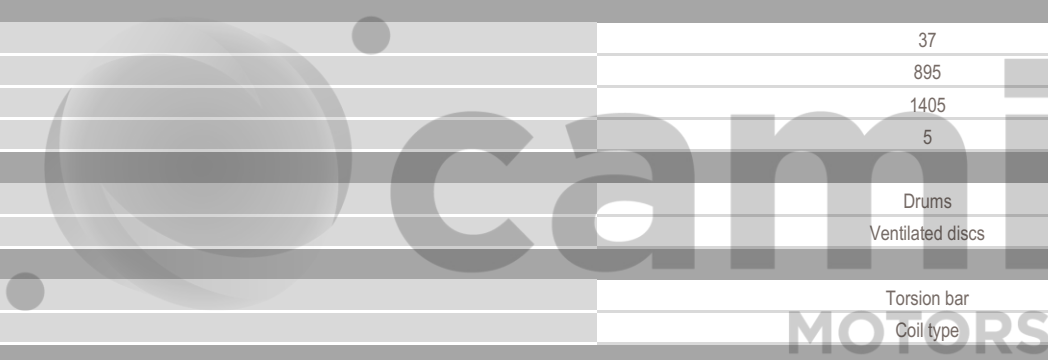

# BALENO

TECHNICAL CHARACTERISTICS	GL - Manual Gearbox
<b>ENGINE</b>	
Number of cylinders	4
Valves/cylinder	4
Fuel type	Petrol
Displacement (cc)	1373
Max power HP/rpm	92 / 6000
Max torque Nm	130 / 4200
Fuel System	multipoint injection
<b>BODY</b>	
Body style	Compacts
Number of doors	5 doors
<b>DIMENSIONS</b>	
Dimensions (Lxwxh) in mm	3995*1745*1470
Wheelbase (mm)	2520
Ground clearance (mm)	140
<b>TRANSMISSION</b>	
Gearbox	Manual
<b>WEIGHT/CAPACITIES</b>	
Fuel tank capacity (L)	37
Curb weight (kg)	895
Gross vehicle weight (kg)	1405
Number of seats	5
<b>BRAKES</b>	
Rear brake	Drums
Front brake	Ventilated discs
<b>SUSPENSIONS</b>	
Rear suspension	Torsion bar
Front suspension	Coil type
<b>TYRES</b>	
Tyre dimension	175/65R15
<b>EXTERIOR</b>	
GL - Manual Gearbox	
Wheels	Aluminium
Door mirrors	Body colour
Adjustable side mirrors	Electrics
Folding side mirrors	Manuals
Bumper - Front&Rear	Body colour
<b>INTERIOR &amp; COMFORT</b>	
GL - Manual Gearbox	
Steering wheel	Urethane
Plug 12V	1
Upholstery	-